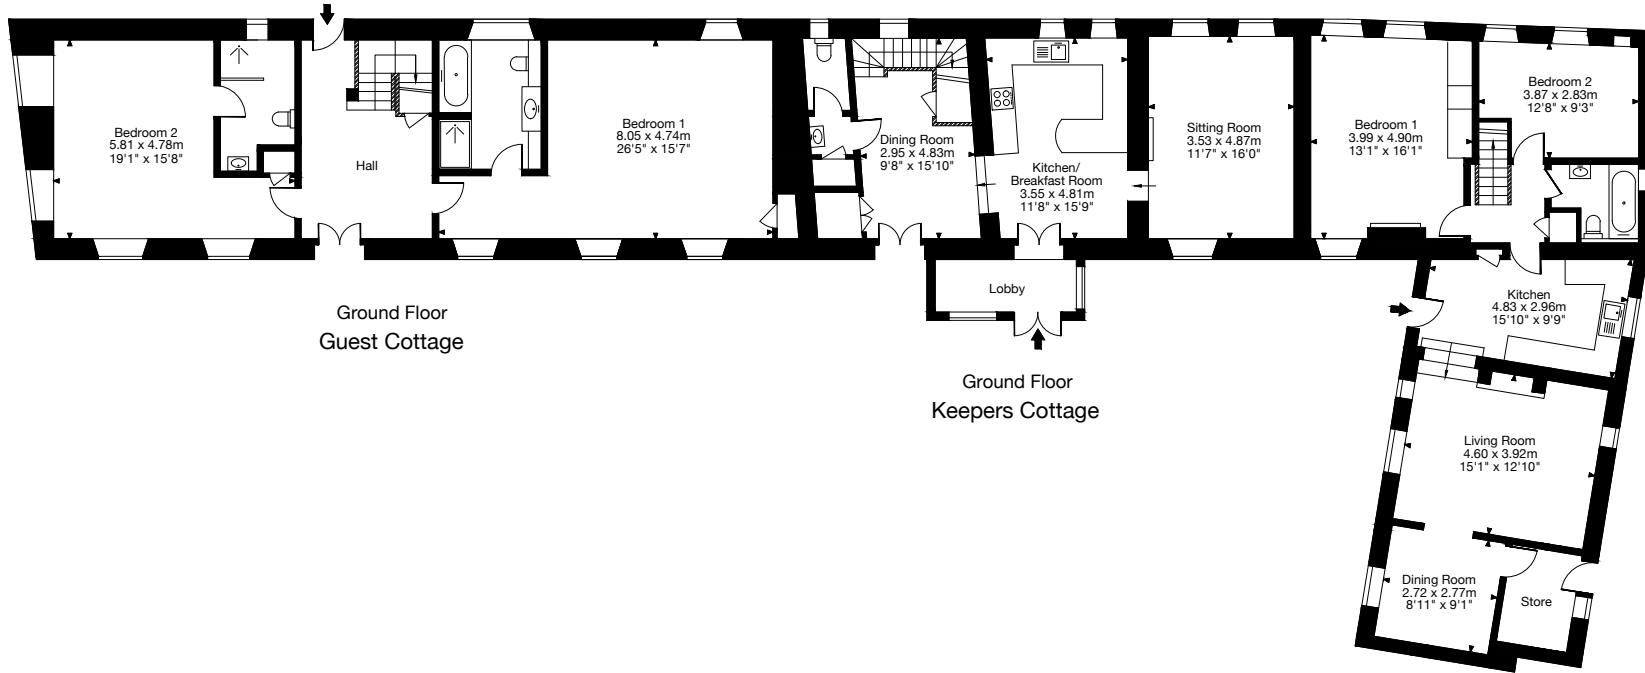

Stanbridge Mill, Gussage All Saints, Wimborne, Dorset BH21 5EP

Gross Internal Area (Approx.)

Guest Cottage = 143 sq m / 1,539 sq ft

House Keepers Cottage = 146 sq m / 1,571 sq ft

Gardeners Cottage = 106 sq m / 1,140 sq ft

First Floor
Guest Cottage

First Floor
Keepers Cottage

First Floor
Courtyard Cottage

Ground Floor
Guest Cottage

Ground Floor
Keepers Cottage

Ground Floor
Courtyard Cottage