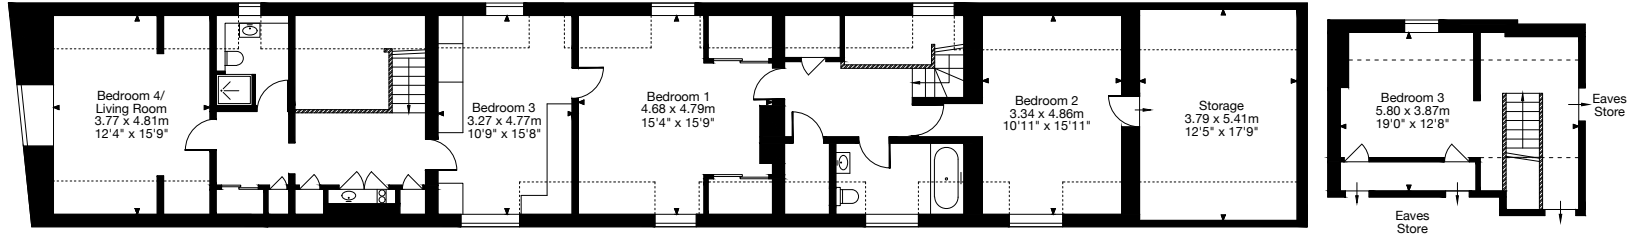

Stanbridge Mill, Gussage All Saints, Wimborne, Dorset BH21 5EP

Gross Internal Area (Approx.)

Guest Cottage = 143 sq m / 1,539 sq ft

House Keepers Cottage = 146 sq m / 1,571 sq ft

Gardeners Cottage = 106 sq m / 1,140 sq ft

First Floor
Guest Cottage

First Floor
Keepers Cottage

First Floor
Courtyard Cottage

Ground Floor
Guest Cottage

Ground Floor
Keepers Cottage

Ground Floor
Courtyard Cottage